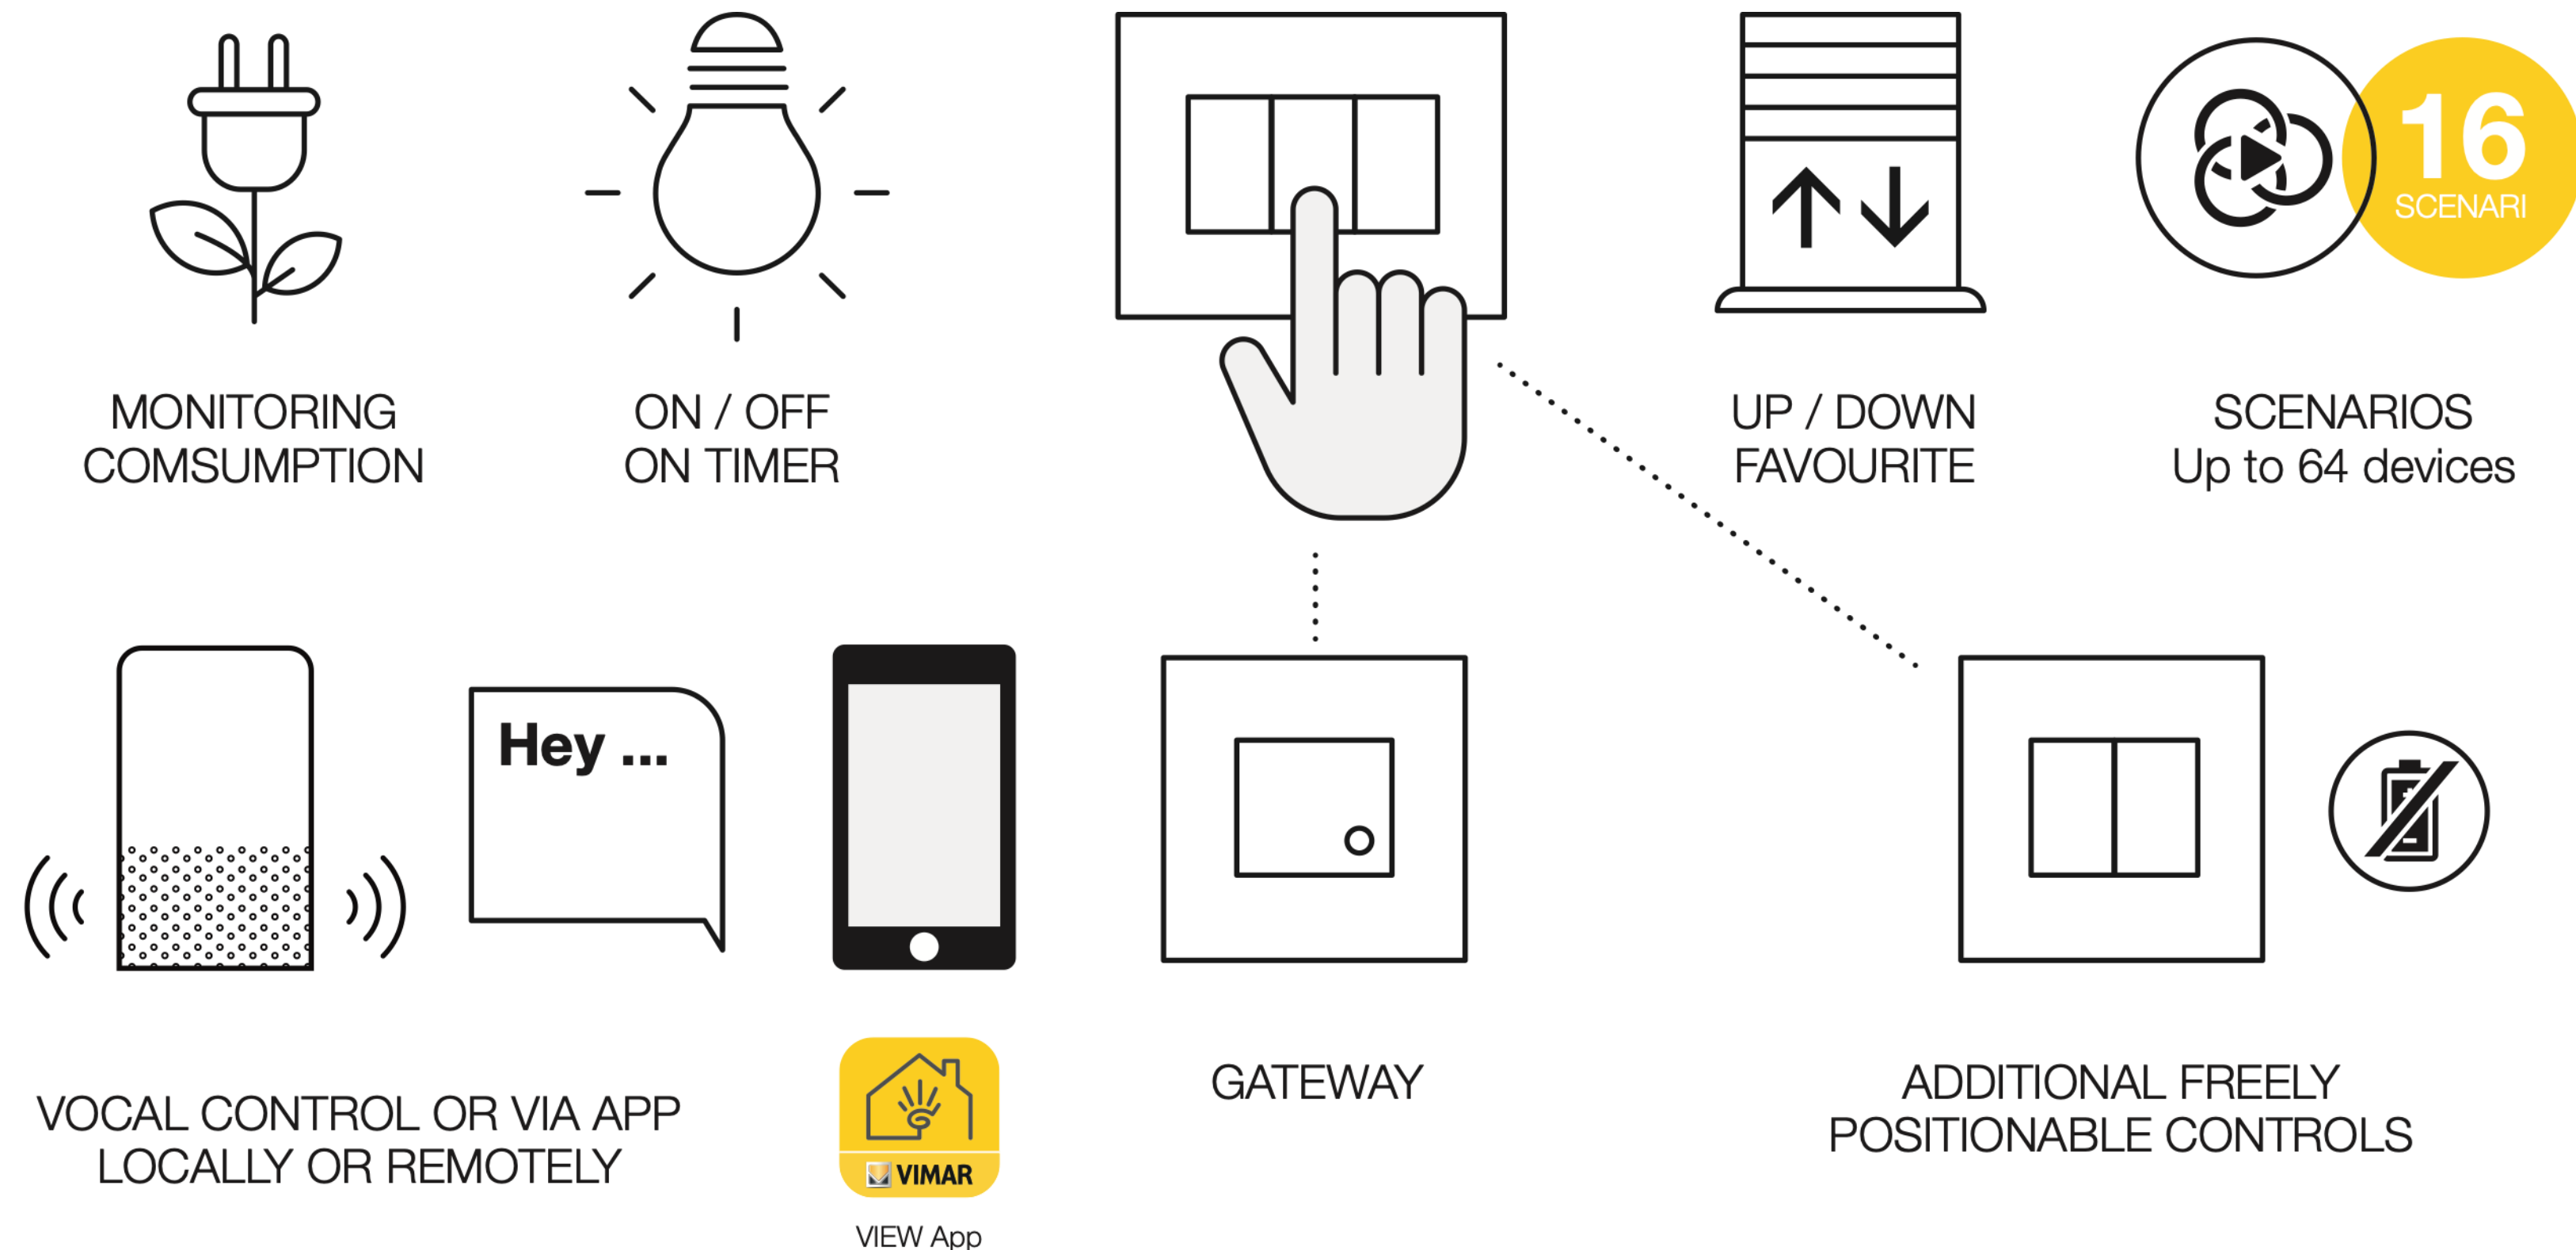

Connected Bluetooth/Zigbee Devices

Easier, more functional.

A connected home guarantees greater comfort, more efficiency and security. All achieved when you are inside your living space or enjoying outside, enhancing the value of the property and improving life for those who live there.